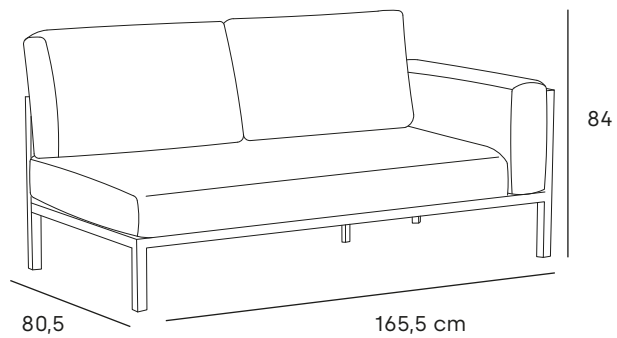

double lounge

(left & right)

corner lounge

material: Sunproof®, aluminium

12095075 STAY minimalistic double lounge left charcoal/light grey

12095076 STAY minimalistic double lounge right charcoal/light grey

12095078 STAY minimalistic corner lounge charcoal/light grey