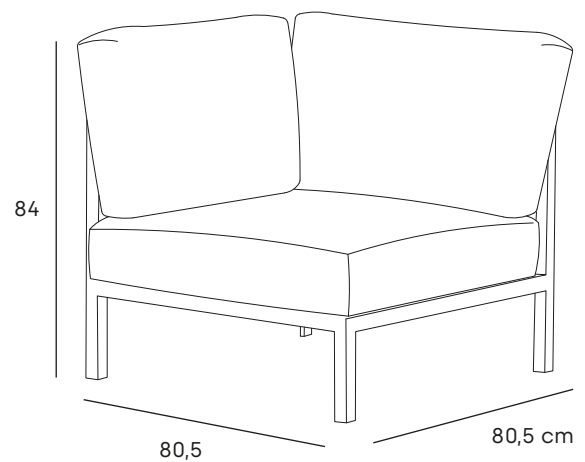

double lounge

(left & right)

corner lounge

material: Sunproof®, aluminium

12095075 STAY minimalistic double lounge left charcoal/light grey

12095076 STAY minimalistic double lounge right charcoal/light grey

12095078 STAY minimalistic corner lounge charcoal/light grey