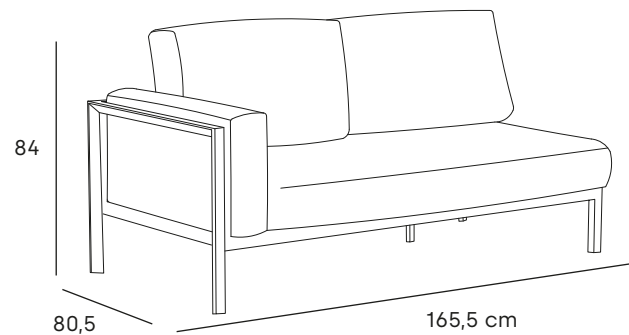

double lounge

(left & right)

corner lounge

material: Sunproof®, aluminium

12095075 STAY minimalistic double lounge left charcoal/light grey

12095076 STAY minimalistic double lounge right charcoal/light grey

12095078 STAY minimalistic corner lounge charcoal/light grey